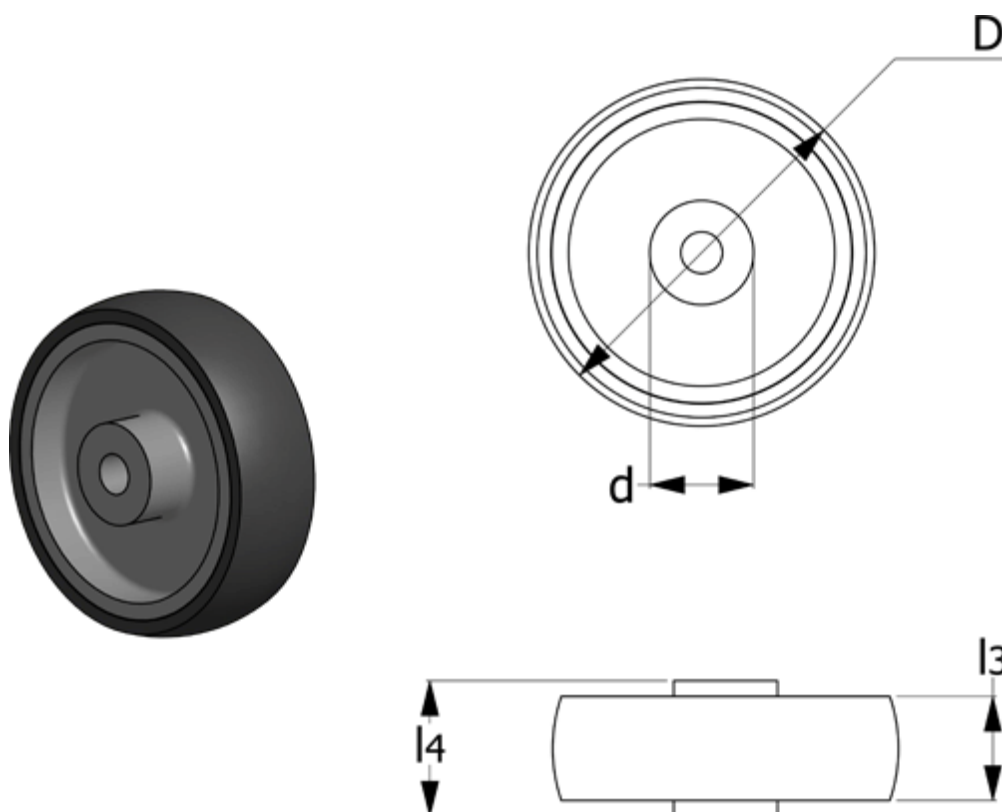

Data Sheet

Article number: 2314452516

Description: E+G Thermoplastic wheel 452516
RE.G1-150-RBL loose

Measures

Code = 452516
d = 20
D = 150
Dynamic load (N) = 1800
g = 360
l3 = 45
l4 = 59
Max static load (N) = 2700

Rolling resistance (N) = 1800
Type = RE.G1-150-RBL